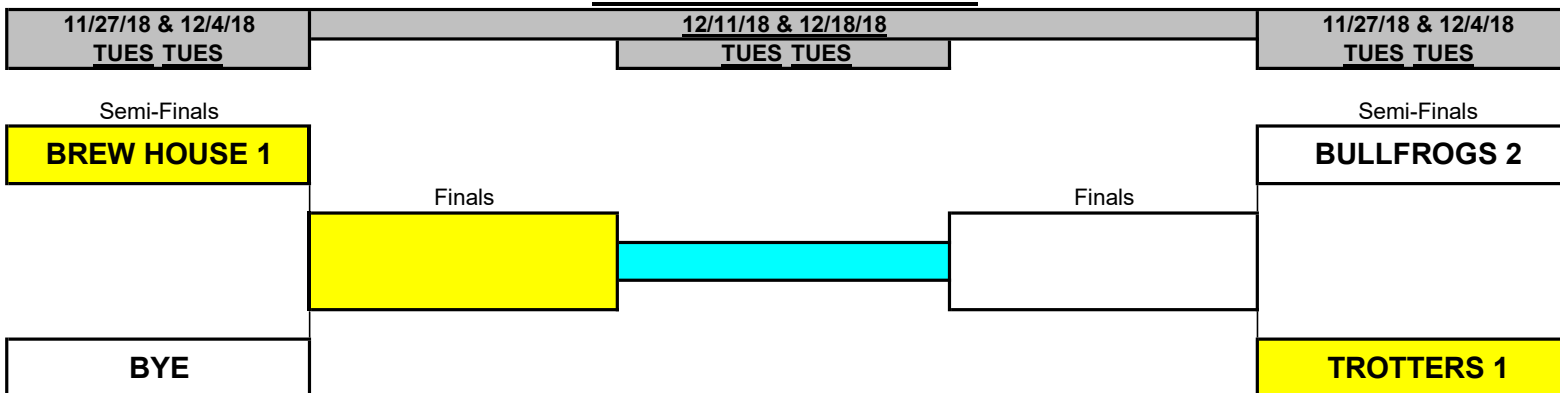

NASSAU CHAMPIONSHIP

 INDICATES HOMES TEAM ON FIRST TUESDAY

NASSAU CONSOLATION

 INDICATES HOMES TEAM ON FIRST TUESDAY

CCDL FALL 2018 Playoff Match-Ups