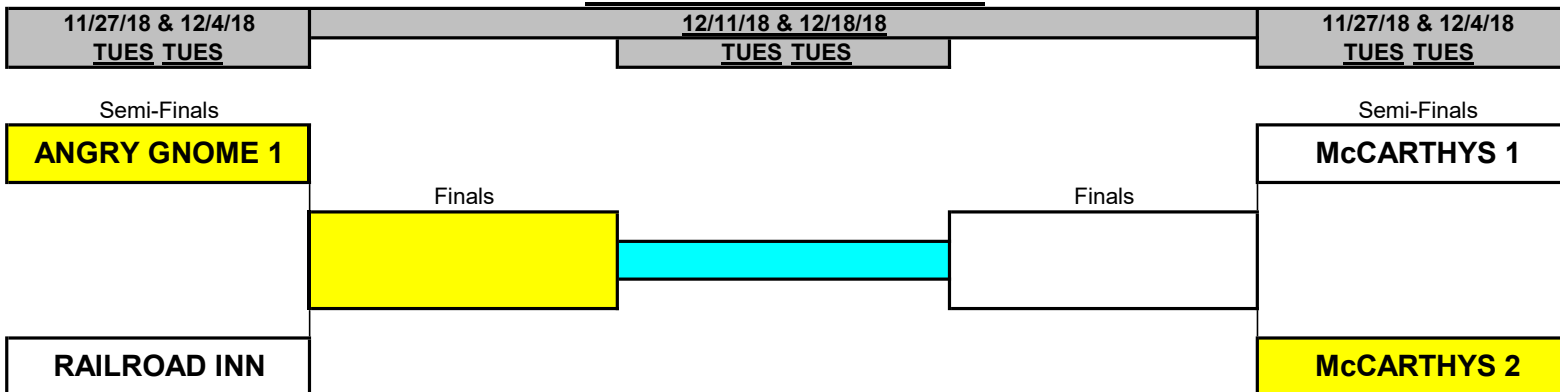

NASSAU CHAMPIONSHIP

 INDICATES HOMES TEAM ON FIRST TUESDAY

NASSAU CONSOLATION

 INDICATES HOMES TEAM ON FIRST TUESDAY

CCDL FALL 2018 Playoff Match-Ups