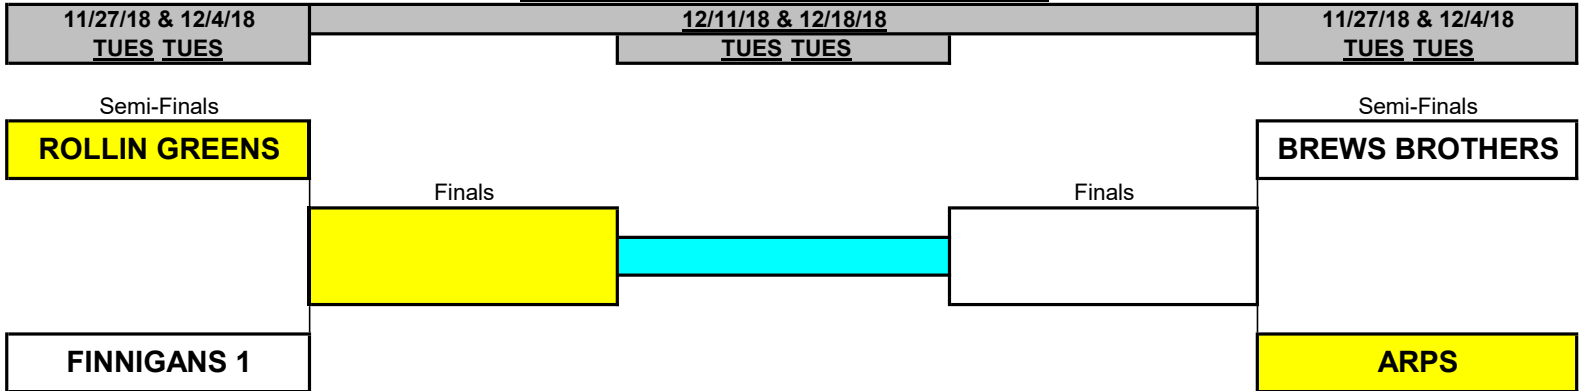

Z' CONFERENCE CHAMPIONSHIP

INDICATES HOMES TEAM ON FIRST TUESDAY

Z' CONFERENCE CONSOLATION

INDICATES HOMES TEAM ON FIRST TUESDAY

CCDL FALL 2018 Playoff Match-Ups