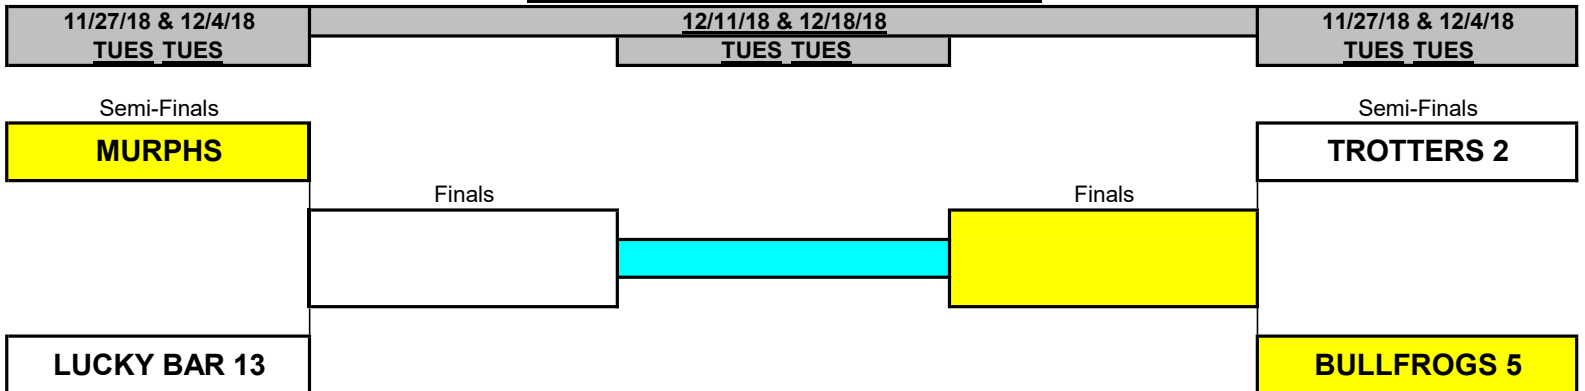

Z' CONFERENCE CHAMPIONSHIP

INDICATES HOMES TEAM ON FIRST TUESDAY

Z' CONFERENCE CONSOLATION

INDICATES HOMES TEAM ON FIRST TUESDAY

CCDL FALL 2018 Playoff Match-Ups