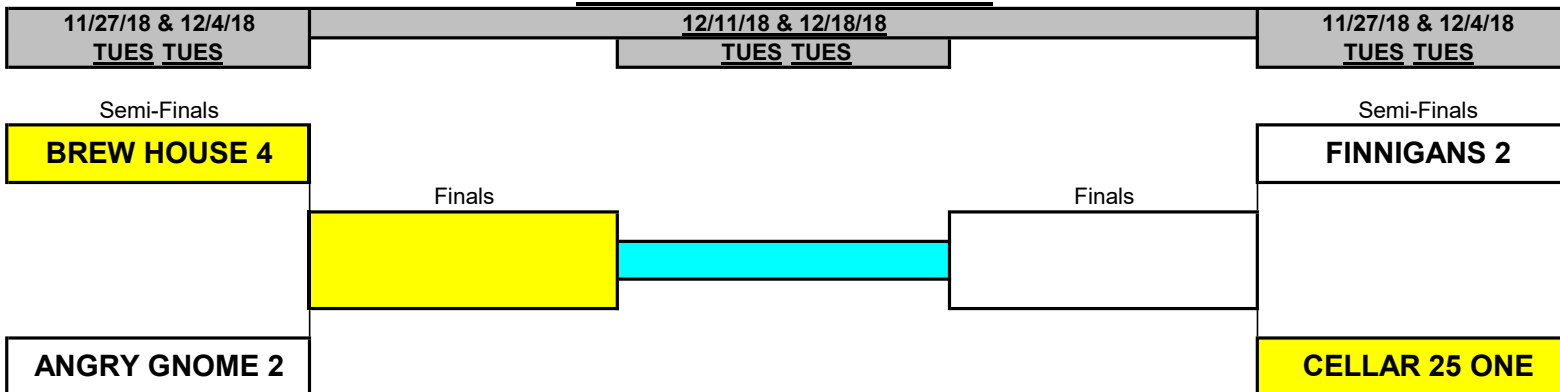

SUFFOLK CHAMPIONSHIP

INDICATES HOMES TEAM ON FIRST TUESDAY

SUFFOLK CONSOLATION

INDICATES HOMES TEAM ON FIRST TUESDAY

CCDL FALL 2018 Playoff Match-ups