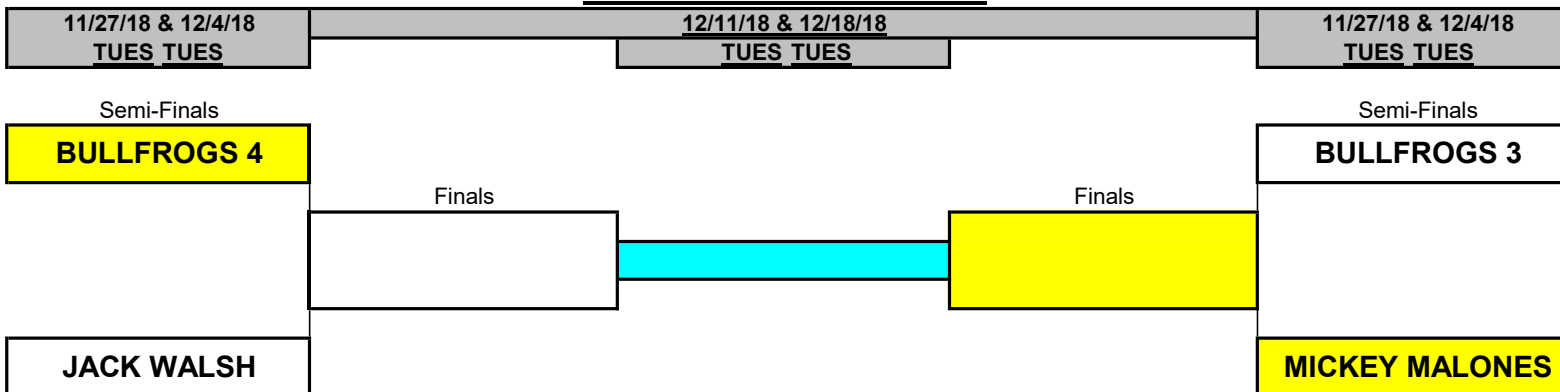

SUFFOLK CHAMPIONSHIP

INDICATES HOMES TEAM ON FIRST TUESDAY

SUFFOLK CONSOLATION

INDICATES HOMES TEAM ON FIRST TUESDAY

CCDL FALL 2018 Playoff Match-ups