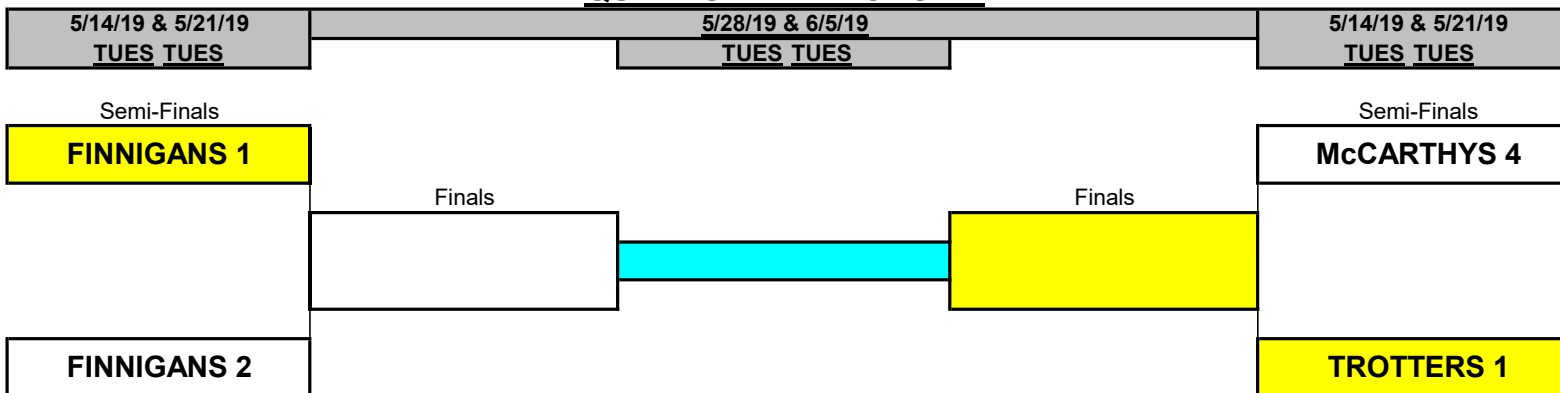

QUEENS CHAMPIONSHIP

 INDICATES HOMES TEAM ON FIRST TUESDAY

QUEENS CONSOLATION

 INDICATES HOMES TEAM ON FIRST TUESDAY

CCDL SPRING 2019 Playoff Match-Ups