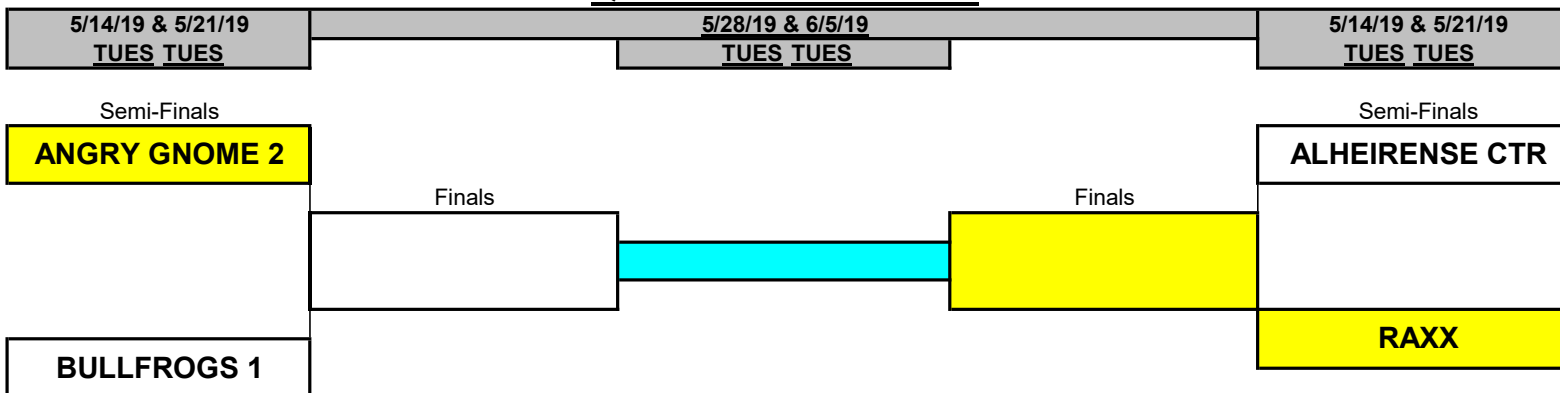

QUEENS CHAMPIONSHIP

 INDICATES HOMES TEAM ON FIRST TUESDAY

QUEENS CONSOLATION

 INDICATES HOMES TEAM ON FIRST TUESDAY

CCDL SPRING 2019 Playoff Match-Ups