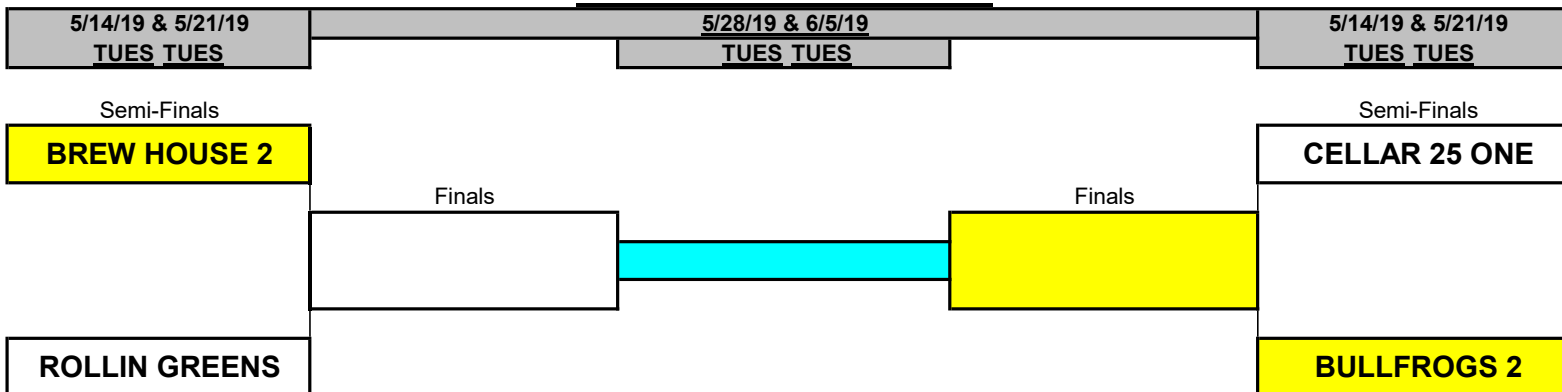

SUFFOLK CHAMPIONSHIP

 INDICATES HOMES TEAM ON FIRST TUESDAY

SUFFOLK CONSOLATION

 INDICATES HOMES TEAM ON FIRST TUESDAY

CCDL SPRING 2019 Playoff Match-ups