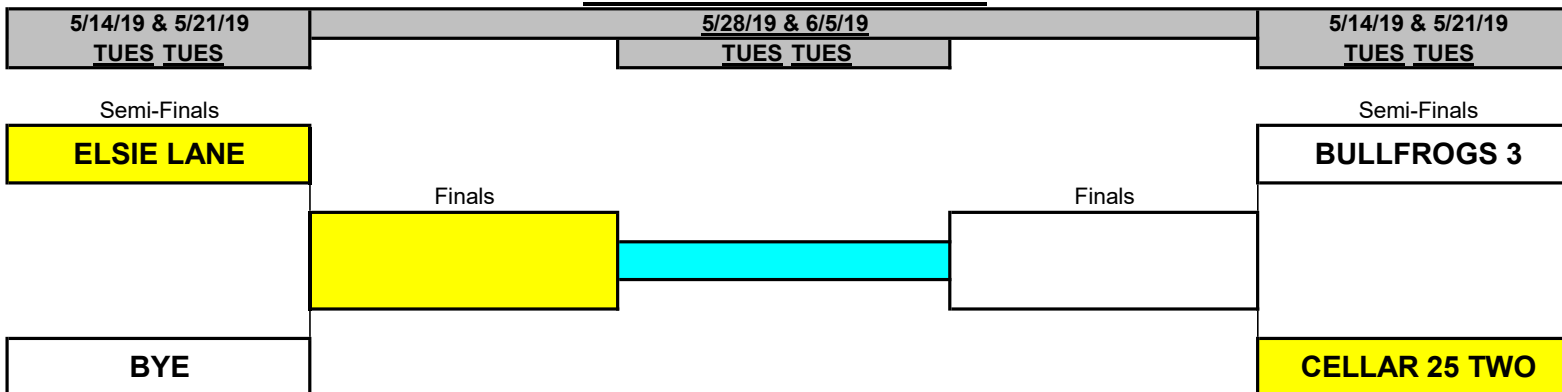

SUFFOLK CHAMPIONSHIP

 INDICATES HOMES TEAM ON FIRST TUESDAY

SUFFOLK CONSOLATION

 INDICATES HOMES TEAM ON FIRST TUESDAY

CCDL SPRING 2019 Playoff Match-ups