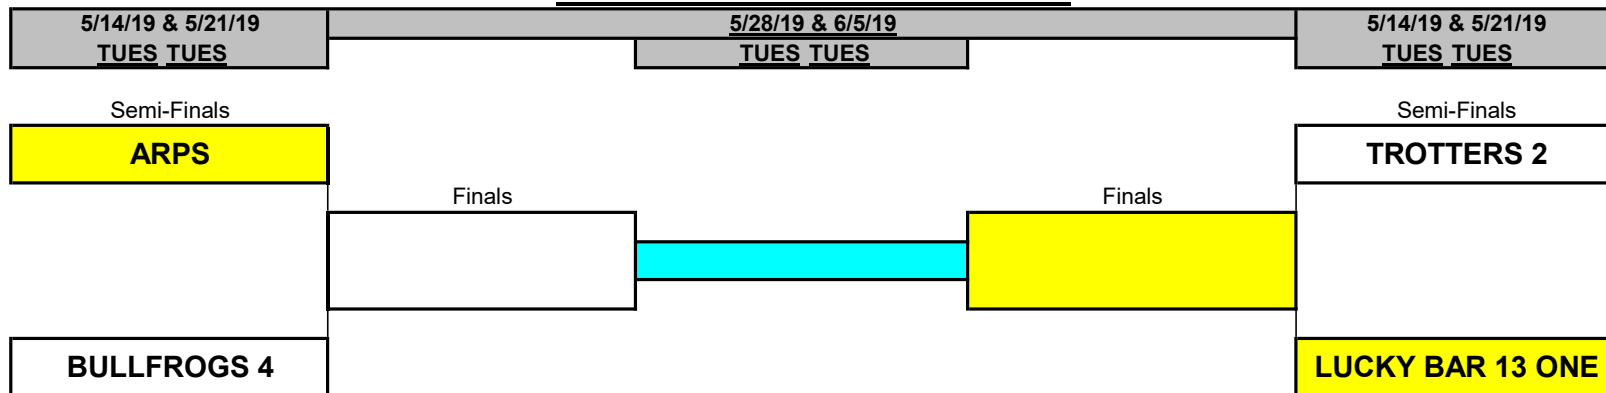

Z' CONFERENCE CHAMPIONSHIP

INDICATES HOMES TEAM ON FIRST TUESDAY

Z' CONFERENCE CONSOLATION

INDICATES HOMES TEAM ON FIRST TUESDAY

CCDL SPRING 2019 Playoff Match-Ups