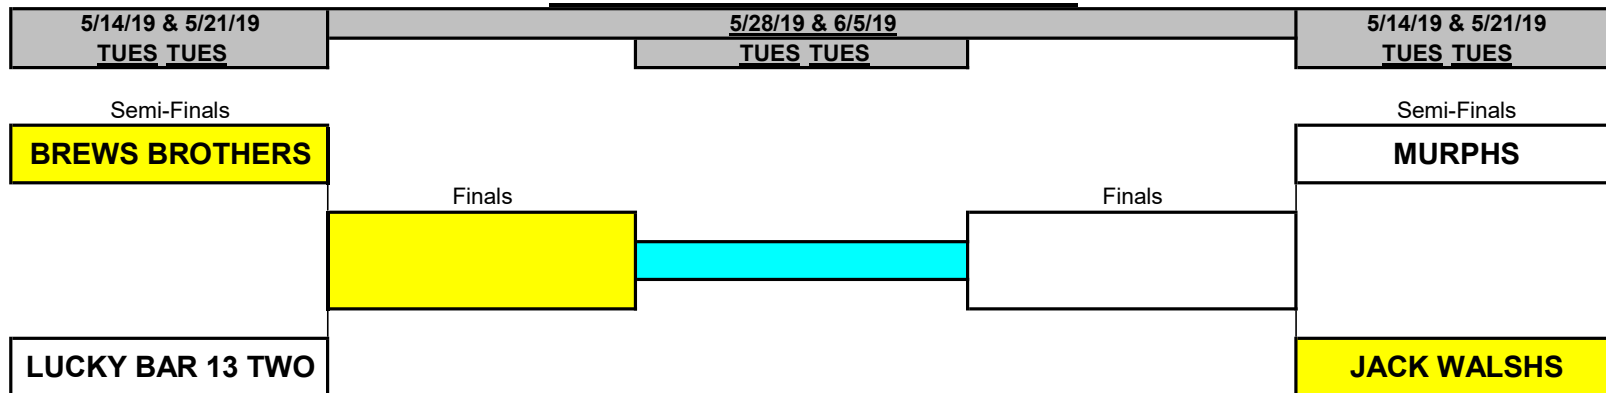

Z' CONFERENCE CHAMPIONSHIP

INDICATES HOMES TEAM ON FIRST TUESDAY

Z' CONFERENCE CONSOLATION

INDICATES HOMES TEAM ON FIRST TUESDAY

CCDL SPRING 2019 Playoff Match-Ups